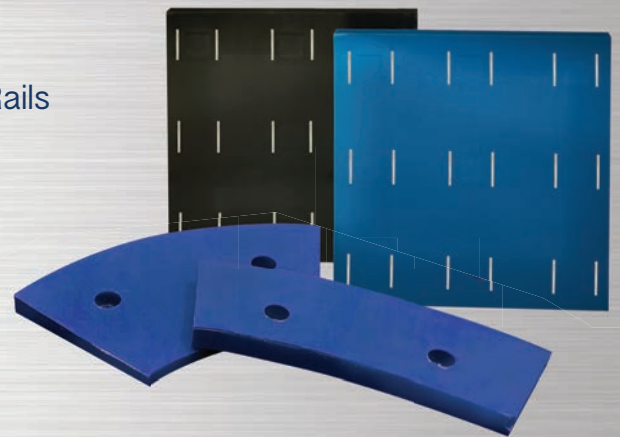

Products

- Anti-Clogging Chain
- Classifier Shoes
- Conveyor Flights
- Crown Bar Converters
- Dam Adapters
- Edge Trappers
- Magnetic Liners
- Spray Bar Deflectors
- Training Guides
- Tube Covers
- Urethane Coated Tension Rails
- Urethane Crown Bars
- Urethane Sheets
- Urethane Skirting
- Urethane Tension Mats
- Weldable Liners
- And more...